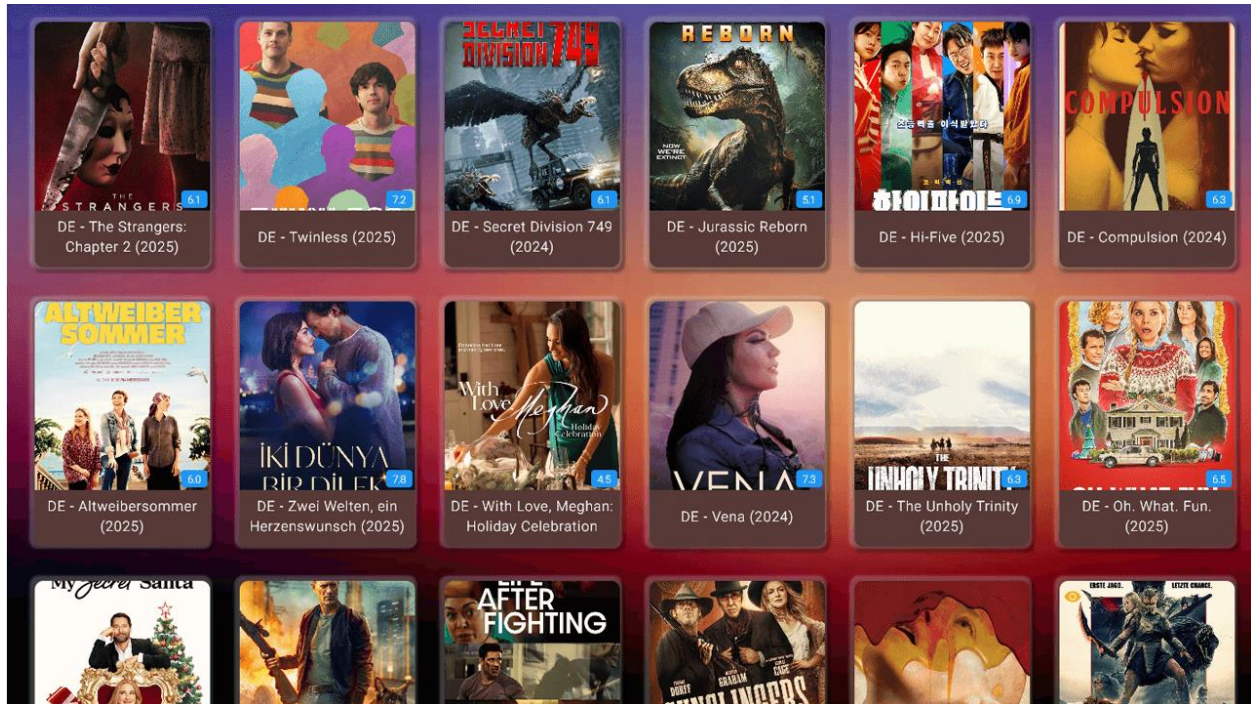

## Secure IPTV Subscription for the US with Fast Activation 2026 [EBevW]

Last updated: January 29, 2026

Reliable IPTV Subscription for US Viewers with Premium Streaming 2026

HD IPTV streaming quality delivers sharp visuals and steady playback. This enhances everyday viewing without unnecessary complexity. High-quality IPTV streaming focuses on clarity, smooth motion, and stable connections. The service is optimized for modern screens and devices. Buying an IPTV subscription provides instant access to a complete digital TV solution. Activation is fast and designed for hassle-free setup.

An IPTV subscription in the Netherlands designed for modern online television viewing. The service focuses on stability, clarity, and user convenience. Entertainment-focused IPTV services combine movies, sports, and television content efficiently. Viewers enjoy balanced access within a single subscription. Online TV services deliver dependable access to live channels and on-demand media. The focus remains on performance, clarity, and ease of use.